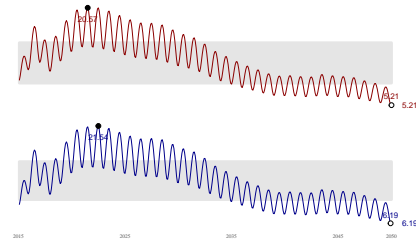

Estuarine Fish

Dry Wet

High Climate – Low Development

High Climate – Medium Development

High Climate – High Development

Medium Climate – Low Development

Medium Climate – Medium Development

Medium Climate – High Development

Low Climate – Low Development

Low Climate – Medium Development

Low Climate – High Development