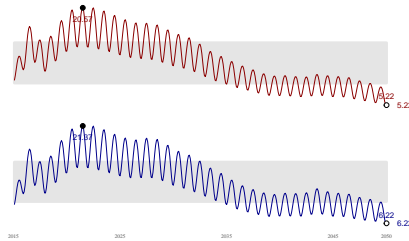

Estuarine Fish

Dry Wet

High Climate – Low Development

High Climate – Medium Development

High Climate – High Development

Medium Climate – Low Development

Medium Climate – Medium Development

Medium Climate – High Development

Low Climate – Low Development

Low Climate – Medium Development

Low Climate – High Development