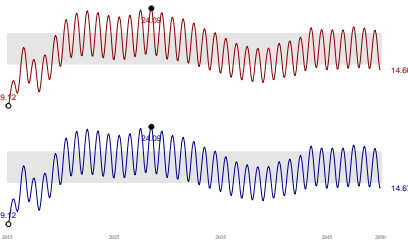

Estuarine Fish

Dry Wet

High Climate – Low Development

High Climate – Medium Development

High Climate – High Development

Medium Climate – Low Development

Medium Climate – Medium Development

Medium Climate – High Development

Low Climate – Low Development

Low Climate – Medium Development

Low Climate – High Development