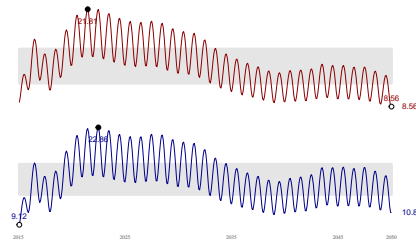

Estuarine Fish

Dry Wet

High Climate – Low Development

High Climate – Medium Development

High Climate – High Development

Medium Climate – Low Development

Medium Climate – Medium Development

Medium Climate – High Development

Low Climate – Low Development

Low Climate – Medium Development

Low Climate – High Development