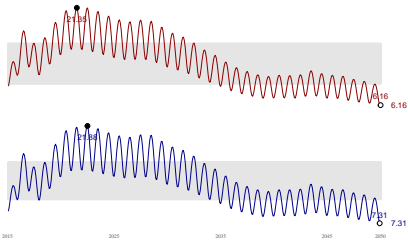

Estuarine Fish

Dry Wet

High Climate – Low Development

High Climate – Medium Development

High Climate – High Development

Medium Climate – Low Development

Medium Climate – Medium Development

Medium Climate – High Development

Low Climate – Low Development

Low Climate – Medium Development

Low Climate – High Development