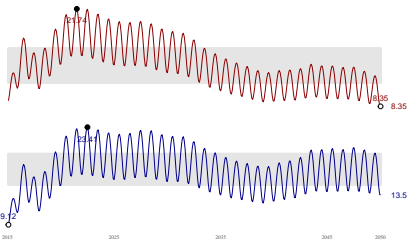

Estuarine Fish

Dry Wet

High Climate – Low Development

High Climate – Medium Development

High Climate – High Development

Medium Climate – Low Development

Medium Climate – Medium Development

Medium Climate – High Development

Low Climate – Low Development

Low Climate – Medium Development

Low Climate – High Development